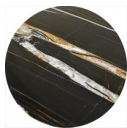

STONE
INTERNATIONAL

FINISHES

Wood Finishes
Wenge Amazon
(WA)

Wood Finishes
Teak Amazon
(TK)

Wood Finishes
Laguna Oak
(LO)

Wood Finishes
Chalk
(CK)

Wood Finishes
Wenge Matte
(WE)

Wood Finishes
Walnut Bronze
(WB)

Stone Finishes
Imperial Grey
(IG)

Stone Finishes
Luna Bay
(LUB)

Stone Finishes
Apuan Storm
(AS)

Stone Finishes
Stripe Marble
(ASM)

Stone Finishes
Garnish Black
(GB)

Stone Finishes
Imperador
(IMP)

Stone Finishes
Amani Light
(AL)

Stone Finishes
Forest Brunello
(FB)

Stone Finishes
Forest Green
(FG)

Stone Finishes
Grey Spyder
(GS)

Stone Finishes
Midnight Grey
(MG)

Stone Finishes
Beige Fantasy
(BF)

Stone Finishes
Sahara Noir
(SN)

Stone Finishes
Sahara Noir
Matte (Honed)
(SNM)

Stone Finishes
Calacatta
(CA)

Stone Finishes
Eramosa
-Polished
(ERA)

Stone Finishes
Persian Bronze
(PB)

Stone Finishes
Black Granite
(BG)

Stone Finishes
Fantastic Onyx
(OF)

Stone Finishes
Green Onyx
(OG)

Stone Finishes
Red Onyx
(OR)