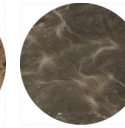

## FINISHES

Stone Finishes  
Filled and  
Polished  
Travertine  
(TR)

Stone Finishes  
Unfilled/Unpolis  
hed Travertine  
(TG)

Stone Finishes  
Filled and  
Polished Walnut  
Travertine  
(WTR)

Stone Finishes  
Unfilled/Unpolis  
hed Walnut  
Travertine  
(WTG)

Stone Finishes  
Glam Travertine  
(GT)

Stone Finishes  
Tivoli Silver  
(TSS)

Stone Finishes  
Tivoli Gold  
(TSG)

Stone Finishes  
Siena Silver  
(ASS)

Stone Finishes  
Siena Gold  
(ASG)

Stone Finishes  
Amani Dark  
(AD)

Stone Finishes  
Cortina White  
(CW)

Stone Finishes  
Imperial Grey  
(IG)

Stone Finishes  
Luna Bay  
(LUB)

Stone Finishes  
Stripe Marble  
(ASM)

Stone Finishes  
Garmish Black  
(GB)

Stone Finishes  
Imperador  
(IMP)

Stone Finishes  
Amani Light  
(AL)

Stone Finishes  
Forest Brunello  
(FB)

Stone Finishes  
Forest Green  
(FG)

Stone Finishes  
Midnight Grey  
(MG)

Stone Finishes  
Beige Fantasy  
(BF)

Stone Finishes  
Sahara Noir  
(SN)