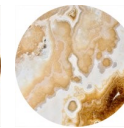

Stone Finishes  
Cortina White  
(CW)

Stone Finishes  
Imperial Grey  
(IG)

Stone Finishes  
Luna Bay  
(LUB)

Stone Finishes  
Stripe Marble  
(ASM)

Stone Finishes  
Garmish Black  
(GB)

Stone Finishes  
Imperador  
(IMP)

Stone Finishes  
Amani Light  
(AL)

Stone Finishes  
Forest Brunello  
(FB)

Stone Finishes  
Forest Green  
(FG)

Stone Finishes  
Midnight Grey  
(MG)

Stone Finishes  
Beige Fantasy  
(BF)

Stone Finishes  
Sahara Noir  
(SN)

Stone Finishes  
Persian Bronze  
(PB)

Stone Finishes  
Black Granite  
(BG)

Stone Finishes  
Fantastic Onyx  
(OF)

Stone Finishes  
Green Onyx  
(OG)

Stone Finishes  
Red Onyx  
(OR)

Stone Finishes  
Brown Onyx  
(OB)

Stone Finishes  
White Onyx  
(OW)

Metal Finishes  
Polished Steel  
(PS)