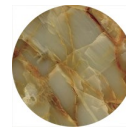

Stone Finishes  
Cortina White  
(CW)

Stone Finishes  
Imperial Grey  
(IG)

Stone Finishes  
Luna Bay  
(LUB)

Stone Finishes  
Stripe Marble  
(ASM)

Stone Finishes  
Garmish Black  
(GB)

Stone Finishes  
Imperador  
(IMP)

Stone Finishes  
Amani Light  
(AL)

Stone Finishes  
Forest Brunello  
(FB)

Stone Finishes  
Forest Green  
(FG)

Stone Finishes  
Midnight Grey  
(MG)

Stone Finishes  
Beige Fantasy  
(BF)

Stone Finishes  
Sahara Noir  
(SN)

Stone Finishes  
Persian Bronze  
(PB)

Stone Finishes  
Black Granite  
(BG)

Stone Finishes  
Fantastic Onyx  
(OF)

Stone Finishes  
Green Onyx  
(OG)

Stone Finishes  
Red Onyx  
(OR)

Stone Finishes  
Brown Onyx  
(OB)

Stone Finishes  
White Onyx  
(OW)

Metal Finishes  
Polished Steel  
(PS)