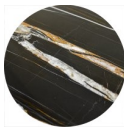

Stone Finishes  
Cortina White  
(CW)

Stone Finishes  
Imperial Grey  
(IG)

Stone Finishes  
Luna Bay  
(LUB)

Stone Finishes  
Stripe Marble  
(ASM)

Stone Finishes  
Garmish Black  
(GB)

Stone Finishes  
Imperador  
(IMP)

Stone Finishes  
Amani Light  
(AL)

Stone Finishes  
Forest Brunello  
(FB)

Stone Finishes  
Forest Green  
(FG)

Stone Finishes  
Midnight Grey  
(MG)

Stone Finishes  
Beige Fantasy  
(BF)

Stone Finishes  
Sahara Noir  
(SN)

Stone Finishes  
Persian Bronze  
(PB)

Stone Finishes  
Black Granite  
(BG)

Stone Finishes  
Fantastic Onyx  
(OF)

Stone Finishes  
Green Onyx  
(OG)

Stone Finishes  
Red Onyx  
(OR)

Stone Finishes  
Brown Onyx  
(OB)

Stone Finishes  
White Onyx  
(OW)

Metal Finishes  
Polished Steel  
(PS)