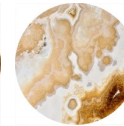

Stone Finishes
Tivoli Silver
(TSS)

Stone Finishes
Tivoli Gold
(TSG)

Stone Finishes
Siena Silver
(ASS)

Stone Finishes
Siena Gold
(ASG)

Stone Finishes
Amani Dark
(AD)

Stone Finishes
Cortina White
(CW)

Stone Finishes
Imperial Grey
(IG)

Stone Finishes
Luna Bay
(LUB)

Stone Finishes
Stripe Marble
(ASM)

Stone Finishes
Garmish Black
(GB)

Stone Finishes
Imperador
(IMP)

Stone Finishes
Amani Light
(AL)

Stone Finishes
Forest Brunello
(FB)

Stone Finishes
Forest Green
(FG)

Stone Finishes
Midnight Grey
(MG)

Stone Finishes
Beige Fantasy
(BF)

Stone Finishes
Sahara Noir
(SN)

Stone Finishes
Persian Bronze
(PB)

Stone Finishes
Black Granite
(BG)

Stone Finishes
Fantastic Onyx
(OF)

Stone Finishes
Green Onyx
(OG)

Stone Finishes
Red Onyx
(OR)

Stone Finishes
Brown Onyx
(OB)

Stone Finishes
White Onyx
(OW)

Metal Finishes
Polished Steel
(PS)