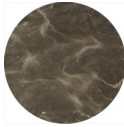

STONE
INTERNATIONAL

FINISHES

Wood Finishes
Wenge Matte
(WE)

Wood Finishes
RAL color
(RAL/PANTONE)

Stone Finishes
Filled and
Polished
Travertine
(TR)

Stone Finishes
Unfilled/Unpolished
Travertine
(TG)

Stone Finishes
Filled and
Polished Walnut
Travertine
(WTR)

Stone Finishes
Unfilled/Unpolished
Walnut
Travertine
(WTG)

Stone Finishes
Glam Travertine
(GT)

Stone Finishes
Tivoli Silver
(TSS)

Stone Finishes
Tivoli Gold
(TSG)

Stone Finishes
Siena Silver
(ASS)

Stone Finishes
Siena Gold
(ASG)

Stone Finishes
Amani Dark
(AD)

Stone Finishes
Cortina White
(CW)

Stone Finishes
Imperial Grey
(IG)

Stone Finishes
Luna Bay
(LUB)

Stone Finishes
Stripe Marble
(ASM)

Stone Finishes
Garmish Black
(GB)

Stone Finishes
Imperador
(IMP)

Stone Finishes
Amani Light
(AL)

Stone Finishes
Forest Brunello
(FB)

Stone Finishes
Forest Green
(FG)

Stone Finishes
Midnight Grey
(MG)

Stone Finishes
Beige Fantasy
(BF)

Stone Finishes
Sahara Noir
(SN)

Stone Finishes
Persian Bronze
(PB)