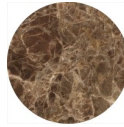

STONE
INTERNATIONAL

FINISHES

Wood Finishes
Wenge Matte
(WE)

Wood Finishes
RAL color
(RAL/PANTONE)

Stone Finishes
Filled and
Polished
Travertine
(TR)

Stone Finishes
Unfilled/Unpolished
Travertine
(TG)

Stone Finishes
Filled and
Polished Walnut
Travertine
(WTR)

Stone Finishes
Amani Dark
(AD)

Stone Finishes
Cortina White
(CW)

Stone Finishes
Imperial Grey
(IG)

Stone Finishes
Luna Bay
(LUB)

Stone Finishes
Stripe Marble
(ASM)

Stone Finishes
Garmish Black
(GB)

Stone Finishes
Imperador
(IMP)

Stone Finishes
Amani Light
(AL)

Stone Finishes
Forest Brunello
(FB)

Stone Finishes
Forest Green
(FG)

Stone Finishes
Midnight Grey
(MG)

Stone Finishes
Beige Fantasy
(BF)

Stone Finishes
Sahara Noir
(SN)

Stone Finishes
Persian Bronze
(PB)

Stone Finishes
Black Granite
(BG)

Stone Finishes
Fantastic Onyx
(OF)

Stone Finishes
Green Onyx
(OG)

Stone Finishes
Red Onyx
(OR)

Stone Finishes
Brown Onyx
(OB)

Stone Finishes
White Onyx
(OW)