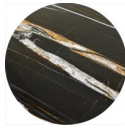

STONE
INTERNATIONAL

FINISHES

Wood Finishes
Wenge Matte
(WE)

Wood Finishes
RAL color
(RAL/PANTONE)

Stone Finishes
Filled and
Polished
Travertine
(TR)

Stone Finishes
Unfilled/Unpolished
Travertine
(TG)

Stone Finishes
Filled and
Polished Walnut
Travertine
(WTR)

Stone Finishes
Amani Dark
(AD)

Stone Finishes
Cortina White
(CW)

Stone Finishes
Imperial Grey
(IG)

Stone Finishes
Luna Bay
(LUB)

Stone Finishes
Stripe Marble
(ASM)

Stone Finishes
Garmish Black
(GB)

Stone Finishes
Imperador
(IMP)

Stone Finishes
Amani Light
(AL)

Stone Finishes
Forest Brunello
(FB)

Stone Finishes
Forest Green
(FG)

Stone Finishes
Midnight Grey
(MG)

Stone Finishes
Beige Fantasy
(BF)

Stone Finishes
Sahara Noir
(SN)

Stone Finishes
Persian Bronze
(PB)

Stone Finishes
Black Granite
(BG)

Stone Finishes
Fantastic Onyx
(OF)

Stone Finishes
Green Onyx
(OG)

Stone Finishes
Red Onyx
(OR)

Stone Finishes
Brown Onyx
(OB)

Stone Finishes
White Onyx
(OW)