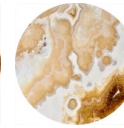

Stone Finishes
Tivoli Silver
(TSS)

Stone Finishes
Tivoli Gold
(TSG)

Stone Finishes
Siena Silver
(ASS)

Stone Finishes
Siena Gold
(ASG)

Stone Finishes
Amani Dark
(AD)

Stone Finishes
Cortina White
(CW)

Stone Finishes
Imperial Grey
(IG)

Stone Finishes
Luna Bay
(LUB)

Stone Finishes
Stripe Marble
(ASM)

Stone Finishes
Garmish Black
(GB)

Stone Finishes
Imperador
(IMP)

Stone Finishes
Amani Light
(AL)

Stone Finishes
Forest Brunello
(FB)

Stone Finishes
Forest Green
(FG)

Stone Finishes
Midnight Grey
(MG)

Stone Finishes
Beige Fantasy
(BF)

Stone Finishes
Sahara Noir
(SN)

Stone Finishes
Persian Bronze
(PB)

Stone Finishes
Black Granite
(BG)

Stone Finishes
Fantastic Onyx
(OF)

Stone Finishes
Green Onyx
(OG)

Stone Finishes
Red Onyx
(OR)

Stone Finishes
Brown Onyx
(OB)

Stone Finishes
White Onyx
(OW)

Metal Finishes
Polished Steel
(PS)