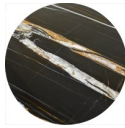

FINISHES

Wood Finishes
Wenge Matte
(WE)

Wood Finishes
RAL color
(RAL/PANTONE)

Stone Finishes
Filled and
Polished
Travertine
(TR)

Stone Finishes
Unfilled/Unpolished
Travertine
(TG)

Stone Finishes
Filled and
Polished Walnut
Travertine
(WTR)

Stone Finishes
Amani Dark
(AD)

Stone Finishes
Cortina White
(CW)

Stone Finishes
Imperial Grey
(IG)

Stone Finishes
Luna Bay
(LUB)

Stone Finishes
Stripe Marble
(ASM)

Stone Finishes
Garmish Black
(GB)

Stone Finishes
Imperador
(IMP)

Stone Finishes
Amani Light
(AL)

Stone Finishes
Forest Brunello
(FB)

Stone Finishes
Forest Green
(FG)

Stone Finishes
Midnight Grey
(MG)

Stone Finishes
Beige Fantasy
(BF)

Stone Finishes
Sahara Noir
(SN)

Stone Finishes
Persian Bronze
(PB)

Stone Finishes
Black Granite
(BG)

Stone Finishes
Fantastic Onyx
(OF)

Stone Finishes
Green Onyx
(OG)

Stone Finishes
Red Onyx
(OR)

Stone Finishes
Brown Onyx
(OB)

Stone Finishes
White Onyx
(OW)