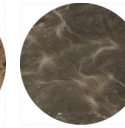

STONE
INTERNATIONAL

FINISHES

Stone Finishes
Filled and
Polished
Travertine
(TR)

Stone Finishes
Unfilled/Unpolis
hed Travertine
(TG)

Stone Finishes
Filled and
Polished Walnut
Travertine
(WTR)

Stone Finishes
Unfilled/Unpolis
hed Walnut
Travertine
(WTG)

Stone Finishes
Glam Travertine
(GT)

Stone Finishes
Tivoli Silver
(TSS)

Stone Finishes
Tivoli Gold
(TSG)

Stone Finishes
Siena Silver
(ASS)

Stone Finishes
Siena Gold
(ASG)

Stone Finishes
Amani Dark
(AD)

Stone Finishes
Cortina White
(CW)

Stone Finishes
Imperial Grey
(IG)

Stone Finishes
Luna Bay
(LUB)

Stone Finishes
Stripe Marble
(ASM)

Stone Finishes
Garmish Black
(GB)

Stone Finishes
Imperador
(IMP)

Stone Finishes
Amani Light
(AL)

Stone Finishes
Forest Brunello
(FB)

Stone Finishes
Forest Green
(FG)

Stone Finishes
Midnight Grey
(MG)

Stone Finishes
Beige Fantasy
(BF)

Stone Finishes
Sahara Noir
(SN)

Stone Finishes
Persian Bronze
(PB)

Stone Finishes
Black Granite
(BG)

Stone Finishes
Fantastic Onyx
(OF)