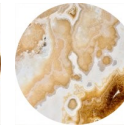

Stone Finishes
Glam Travertine
(GT)

Stone Finishes
Tivoli Silver
(TSS)

Stone Finishes
Tivoli Gold
(TSG)

Stone Finishes
Siena Silver
(ASS)

Stone Finishes
Siena Gold
(ASG)

Stone Finishes
Amani Dark
(AD)

Stone Finishes
Cortina White
(CW)

Stone Finishes
Imperial Grey
(IG)

Stone Finishes
Luna Bay
(LUB)

Stone Finishes
Stripe Marble
(ASM)

Stone Finishes
Garmish Black
(GB)

Stone Finishes
Imperador
(IMP)

Stone Finishes
Amani Light
(AL)

Stone Finishes
Forest Brunello
(FB)

Stone Finishes
Forest Green
(FG)

Stone Finishes
Midnight Grey
(MG)

Stone Finishes
Beige Fantasy
(BF)

Stone Finishes
Sahara Noir
(SN)

Stone Finishes
Persian Bronze
(PB)

Stone Finishes
Black Granite
(BG)

Stone Finishes
Fantastic Onyx
(OF)

Stone Finishes
Green Onyx
(OG)

Stone Finishes
Red Onyx
(OR)

Stone Finishes
Brown Onyx
(OB)

Stone Finishes
White Onyx
(OW)

Metal Finishes
Polished Steel
(PS)