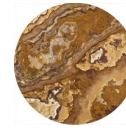

Stone Finishes
Imperial Grey
(IG)

Stone Finishes
Luna Bay
(LUB)

Stone Finishes
Stripe Marble
(ASM)

Stone Finishes
Garmish Black
(GB)

Stone Finishes
Imperador
(IMP)

Stone Finishes
Amani Light
(AL)

Stone Finishes
Forest Brunello
(FB)

Stone Finishes
Forest Green
(FG)

Stone Finishes
Midnight Grey
(MG)

Stone Finishes
Beige Fantasy
(BF)

Stone Finishes
Sahara Noir
(SN)

Stone Finishes
Persian Bronze
(PB)

Stone Finishes
Black Granite
(BG)

Stone Finishes
Fantastic Onyx
(OF)

Stone Finishes
Green Onyx
(OG)

Stone Finishes
Red Onyx
(OR)

Stone Finishes
Brown Onyx
(OB)

Stone Finishes
White Onyx
(OW)

Metal Finishes
Polished Steel
(PS)