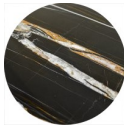

Stone Finishes
Glam Travertine
(GT)

Stone Finishes
Tivoli Silver
(TSS)

Stone Finishes
Tivoli Gold
(TSG)

Stone Finishes
Siena Silver
(ASS)

Stone Finishes
Siena Gold
(ASG)

Stone Finishes
Amani Dark
(AD)

Stone Finishes
Cortina White
(CW)

Stone Finishes
Imperial Grey
(IG)

Stone Finishes
Luna Bay
(LUB)

Stone Finishes
Stripe Marble
(ASM)

Stone Finishes
Garmish Black
(GB)

Stone Finishes
Imperador
(IMP)

Stone Finishes
Amani Light
(AL)

Stone Finishes
Forest Brunello
(FB)

Stone Finishes
Forest Green
(FG)

Stone Finishes
Midnight Grey
(MG)

Stone Finishes
Beige Fantasy
(BF)

Stone Finishes
Sahara Noir
(SN)

Stone Finishes
Persian Bronze
(PB)

Stone Finishes
Black Granite
(BG)

Stone Finishes
Fantastic Onyx
(OF)

Stone Finishes
Green Onyx
(OG)

Stone Finishes
Red Onyx
(OR)

Stone Finishes
Brown Onyx
(OB)

Stone Finishes
White Onyx
(OW)

Metal Finishes
Polished Steel
(PS)