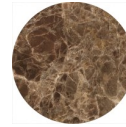

Stone Finishes
Glam Travertine
(GT)

Stone Finishes
Tivoli Silver
(TSS)

Stone Finishes
Tivoli Gold
(TSG)

Stone Finishes
Siena Silver
(ASS)

Stone Finishes
Siena Gold
(ASG)

Stone Finishes
Amani Dark
(AD)

Stone Finishes
Cortina White
(CW)

Stone Finishes
Imperial Grey
(IG)

Stone Finishes
Luna Bay
(LUB)

Stone Finishes
Stripe Marble
(ASM)

Stone Finishes
Garmish Black
(GB)

Stone Finishes
Imperador
(IMP)

Stone Finishes
Amani Light
(AL)

Stone Finishes
Forest Brunello
(FB)

Stone Finishes
Forest Green
(FG)

Stone Finishes
Midnight Grey
(MG)

Stone Finishes
Beige Fantasy
(BF)

Stone Finishes
Sahara Noir
(SN)

Stone Finishes
Persian Bronze
(PB)

Stone Finishes
Black Granite
(BG)

Stone Finishes
Fantastic Onyx
(OF)

Stone Finishes
Green Onyx
(OG)

Stone Finishes
Red Onyx
(OR)

Stone Finishes
Brown Onyx
(OB)

Stone Finishes
White Onyx
(OW)

Metal Finishes
Polished Steel
(PS)